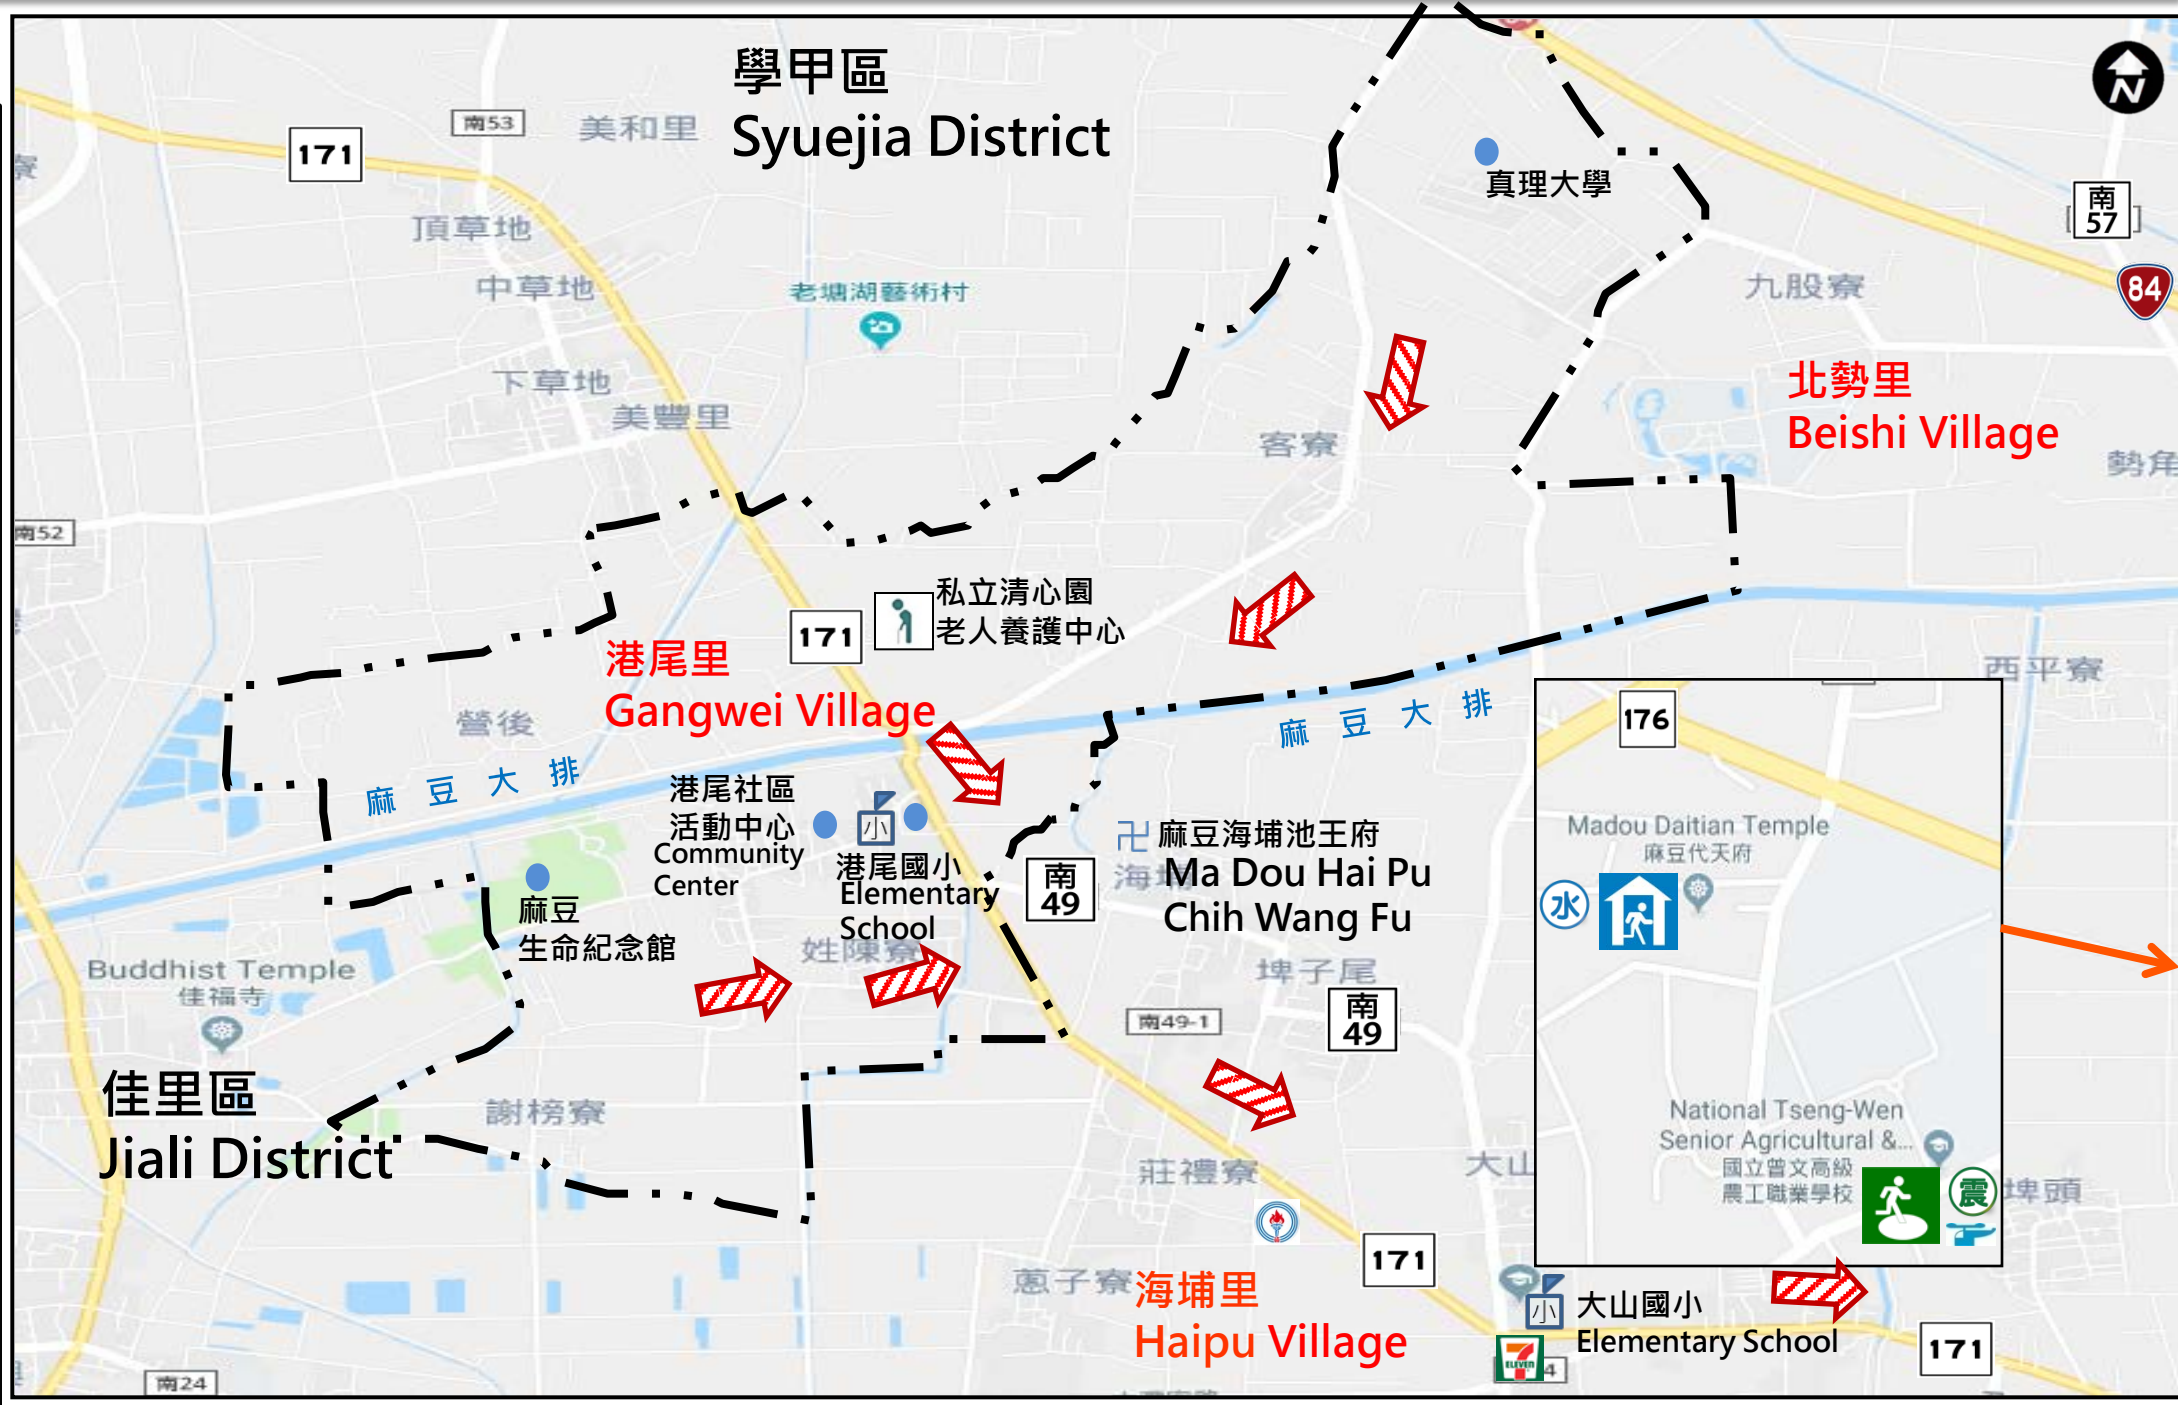

臺南市麻豆區港尾里防災地圖 Disaster Evacuation Map of Gangwei Village, Madou District, Tainan City

Contact Information

District location

災情通報單位 Disaster Notification Units

- 臺南市災害應變中心 (Tainan City Emergency Operations Center 06-2989119)
- 麻豆區災害應變中心 (Madou Emergency Operations Center Tel:06-5721131)
- 消防局專線 Fire Department :119
- 警察局專線 Police Station :110
- 市民服務熱線 Residents' Helpline :1999

緊急聯絡人 Emergency Contact Person

Village head : Cai Shu-chou
Tel(h):06-5701592
Tel(o):06-5704678
mob:0937362212

防災資訊網站 Website of Disaster Prevention

- 內政部消防署 NFA <http://www.nfa.gov.tw>
- 臺南市政府消防局 <http://119.tainan.gov.tw/>
- 臺南市政府麻豆區公所 (Madou Dist. Office) <http://www.madou.gov.tw/>

避難原則 Evacuation principle

- 水災 Floods: shelter in place or vertical evacuation or go to shelter
- 地震 Earthquake: Go to an open space or shelter

避難收容處所 Shelters

1. 麻豆代天府 Madou DaiTai Temple
  Add: 60 Guandimiau Nanshi Village Madou district
  Tel: 06-5722113
2. 國立曾文農工 National Tseng-Wen Senior Agricultural & Industrial Vocational School
  Add: 1 Nanshi Village Madou district
  Tel: 06-5721137
3. 麻豆區公所 Madou District Office
  Add: No.250, Zhongxiao Rd., Madou Dist
  Tel: 06-5721131

Update Feb 2020

	roadway	graphic		faculty			
Legend	Provincial Highway	Evacuation Direction 疏散避難方向	disabled space 備有無障礙設施	Earthquake shelter 地震室內避難收容處所	Fire Department 消防單位	Materials 物資儲備點	Communication facilities 通訊設備放置點
	Rural Highway	For Earthquake 適用地震災害	temple 寺廟	Floods shelter 水災避難收容處所	Police station 警察單位	Water 取水點	Dump 垃圾集結點
	District Border	For Floods 適用水災災害	Elementary School 國小	Earthquake shelter 地震室外避難收容處所	Hospital 醫院	Helicopter Pad 直升機起降點	Sandbags 沙包放置點位
	Village Border	For Tsunami 適用海嘯災害	Landmarks 地標	Mudslide shelter 土石流避難收容處所	Disability welfare institutions 身心障礙福利機構	Emergency Operations Center 指揮中心	
		For Mudslide 適用土石流災害	Transit center 地標	Complex shelter 複合式避難收容處所	Elderly welfare agencies 老人福利機構	Rescue equipment 救援器材放置點