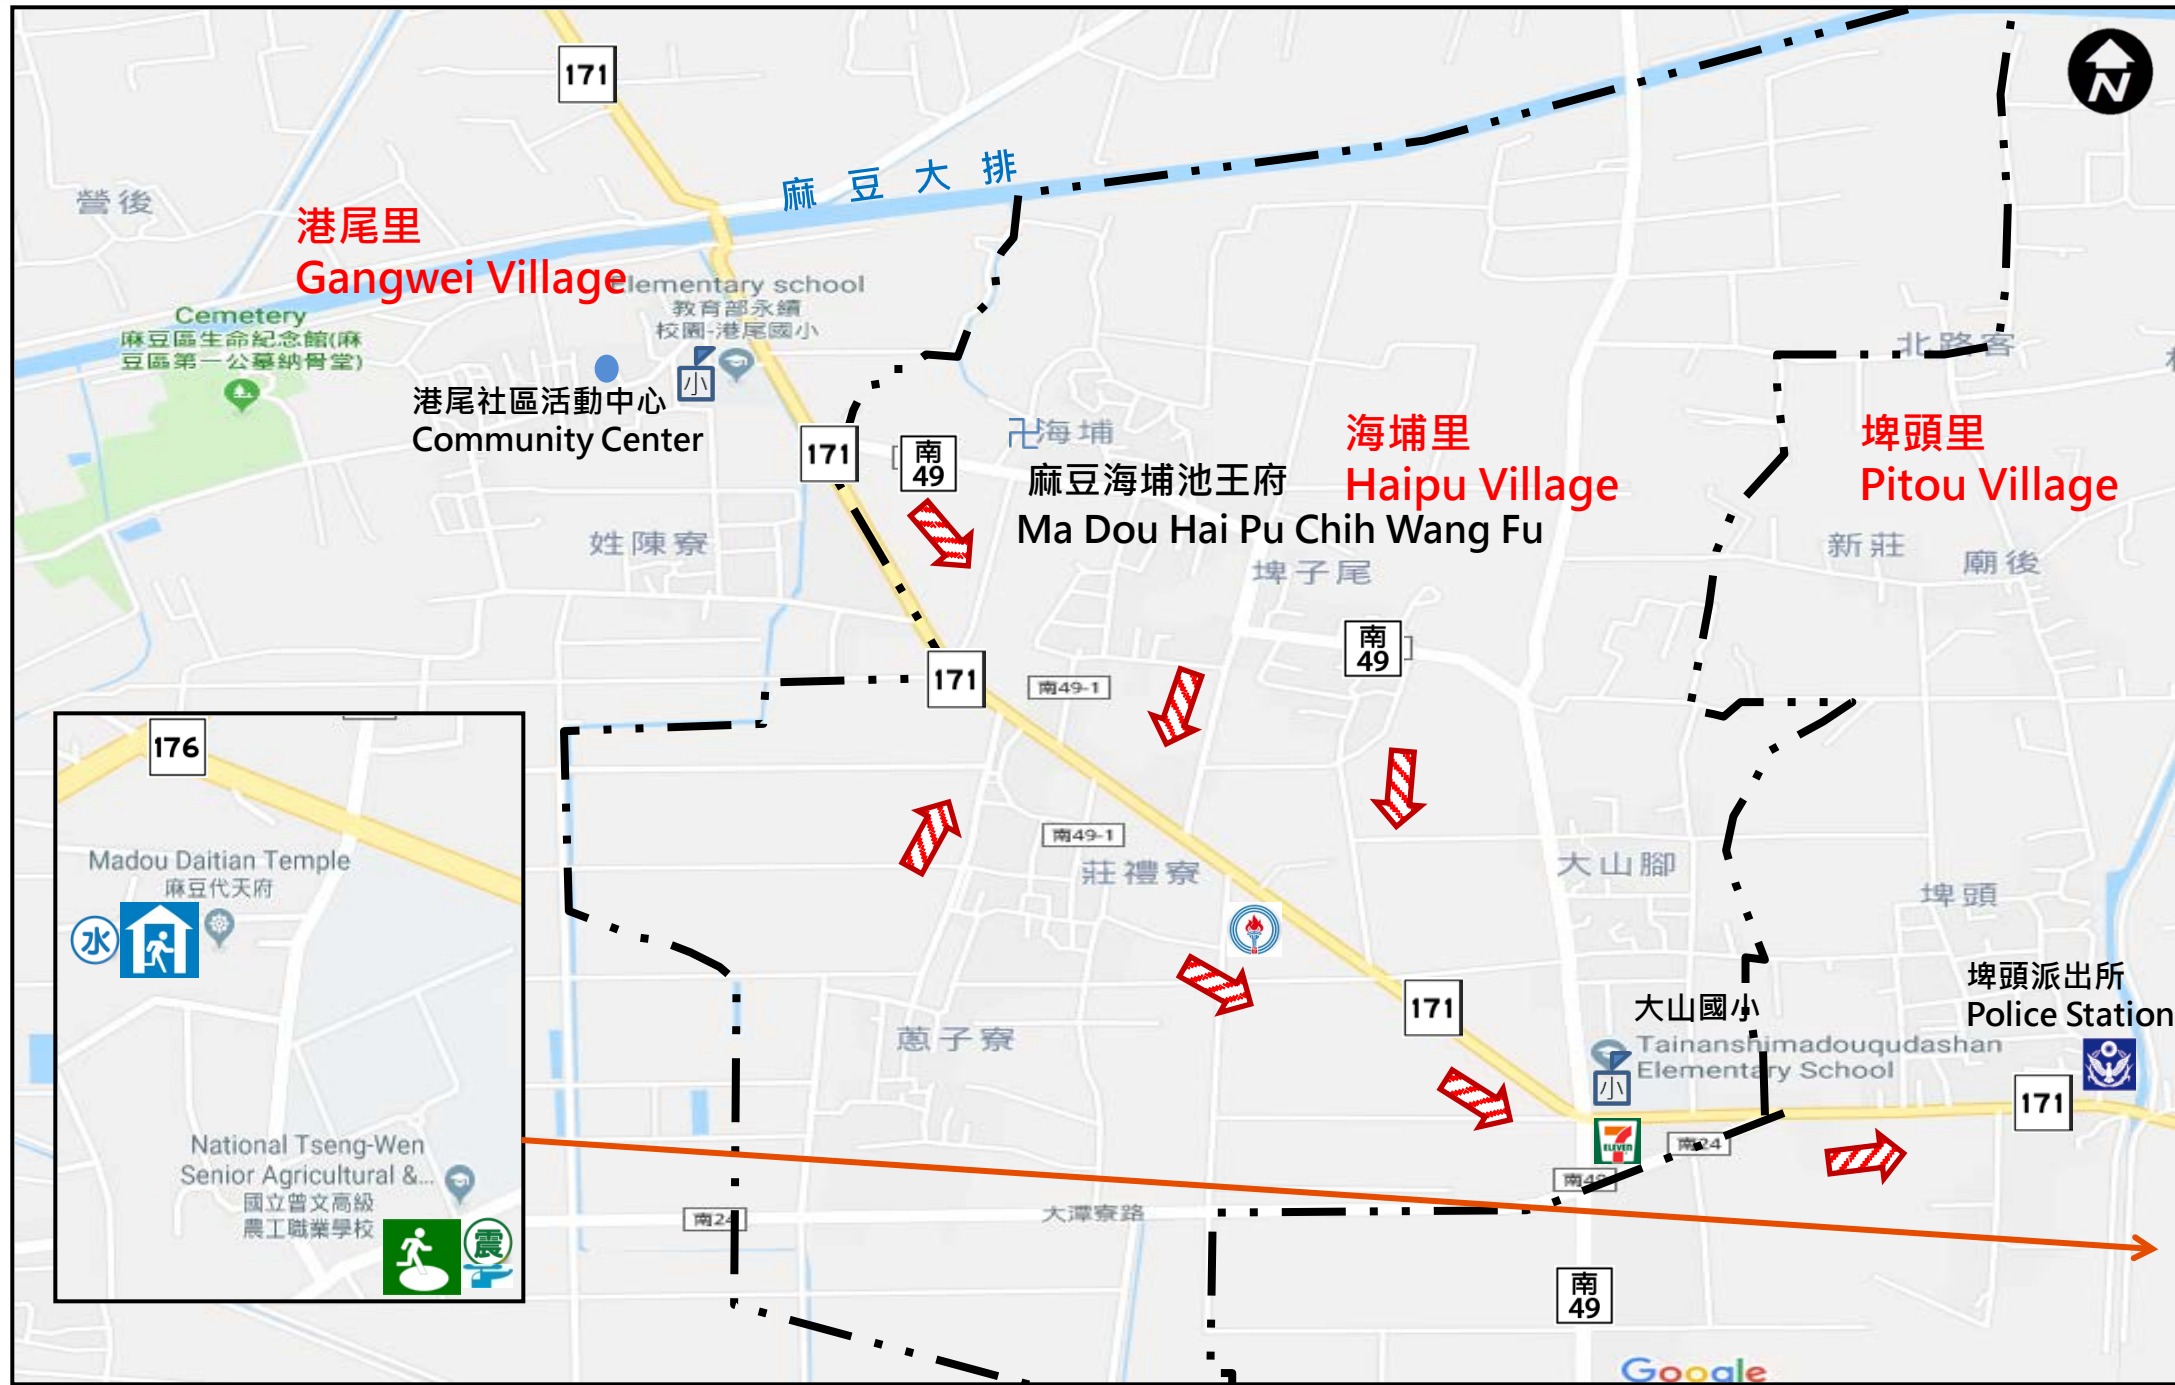

臺南市麻豆區海埔里防災地圖 Disaster Evacuation Map of Haipu Village, Madou District, Tainan City

Contact Information

District location

災情通報單位

Disaster Notification Units

- 臺南市災害應變中心 (Tainan City Emergency Operations Center 06-2989119)
- 麻豆區災害應變中心 (Madou Emergency Operations Center Tel:06-5721131)
- 消防局專線 Fire Department :119
- 警察局專線 Police Station :110
- 市民服務熱線 Residents' Helpline :1999

緊急聯絡人 Emergency Contact Person

Village head : Jhang Jin-huang
Tel(h):06-5703016
Tel(o):06-5704355
mob:0932560871

防災資訊網站

Website of Disaster Prevention

- 內政部消防署 NFA <http://www.nfa.gov.tw>
- 臺南市政府消防局 <http://119.tainan.gov.tw/>
- 臺南市政府麻豆區公所 (Madou Dist. Office) <http://www.madou.gov.tw/>

避難原則 Evacuation principle

- 水災 Floods: shelter in place or vertical evacuation or go to shelter
- 地震 Earthquake: Go to an open space or shelter

避難收容處所 Shelters

1. 麻豆代天府 Madou DaiTai Temple
  Add: 60 Guandimiau Nanshi Village Madou district
  Tel: 06-5722113
2. 國立曾文農工 National Tseng-Wen Senior Agricultural & Industrial Vocational School
  Add: 1 Nanshi Village Madou district
  Tel: 06-5721137
3. 麻豆區公所 Madou District Office
  Add: No.250, Zhongxiao Rd., Madou Dist
  Tel: 06-5721131

Update Feb 2020

	roadway	graphic	faculty
L e g e n d s	Provincial Highway	Evacuation Direction 疏散避難方向	Earthquake shelter 地震室內避難收容處所
	Rural Highway	For Earthquake 適用地震災害	Floods shelter 水災避難收容處所
	District Border	For Floods 適用水災災害	Earthquake shelter 地震室外避難收容處所
	Village Border	For Tsunami 適用海嘯災害	Mudslide shelter 土石流避難收容處所
		For Mudslide 適用土石流災害	Complex shelter 複合式避難收容處所
		temple 寺廟	Fire Department 消防單位
		Elementary School 國小	Police station 警察單位
		Landmarks 地標	Hospital 醫院
		Transit center 地標	Disability welfare institutions 身心障礙福利機構
			Materials 物資儲備點
			Water 取水點
			Helicopter Pad 直升機起降點
			Communication facilities 通訊設備放置點
			Dump 垃圾集結點
			Sandbags 沙包放置點位
			Emergency Operations Center 指揮中心
			Rescue equipment 救援器材放置點